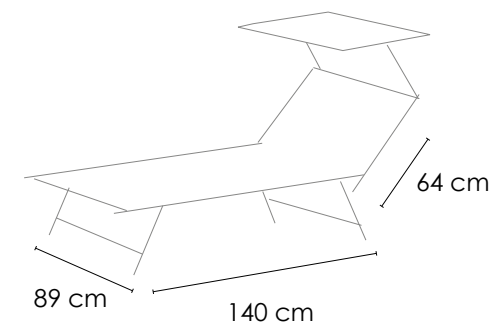

≡ LETTINI IN ALLUMINIO ALUMINIUM SUNBEDS

LETTINO VIP VIP SUNBED

MECCANISMO SENZA CORDELLA
WITHOUT STRING

MODELLO VIP PRODOTTO ESCLUSIVAMENTE CON SISTEMA A 4 POSIZIONI SENZA CORDELLINO.

INNOVATIVE VIP SUNBED WITH 4 INCLINATIONS WITHOUT STRING, OF THE BACKREST, THE FOURTH INCLINATION RENDERS THE SUN LOUNGER FULLY HORIZONTAL. PATENTED SYSTEM.

OPZIONI
OPTIONS

RUOTE
WHEELS

CUSCINO
ERGONOMICO
ERGONOMIC
CUSHION IS